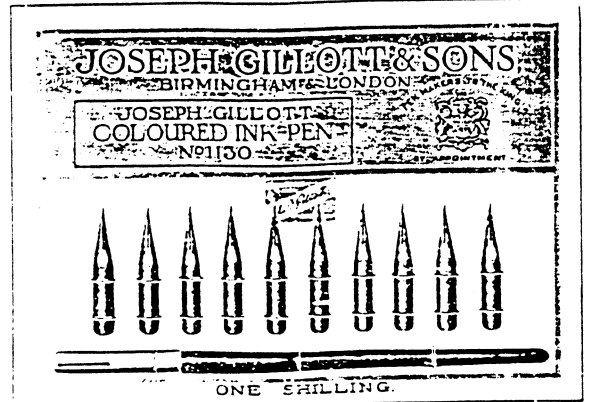

MARK ON EVERY BOX AND NOT ON ALL GENERAL

Nos. 1130-1135

JOSEPH GILLOTT'S PENS

Pen No.

1130 Coloured Ink Pen (non-corrosive) 9/6 per Grs.

Also in Boxes of 24 Pens, 2/- per Box.

And on Cards 10 Pens and Holder, 1/- per Card.